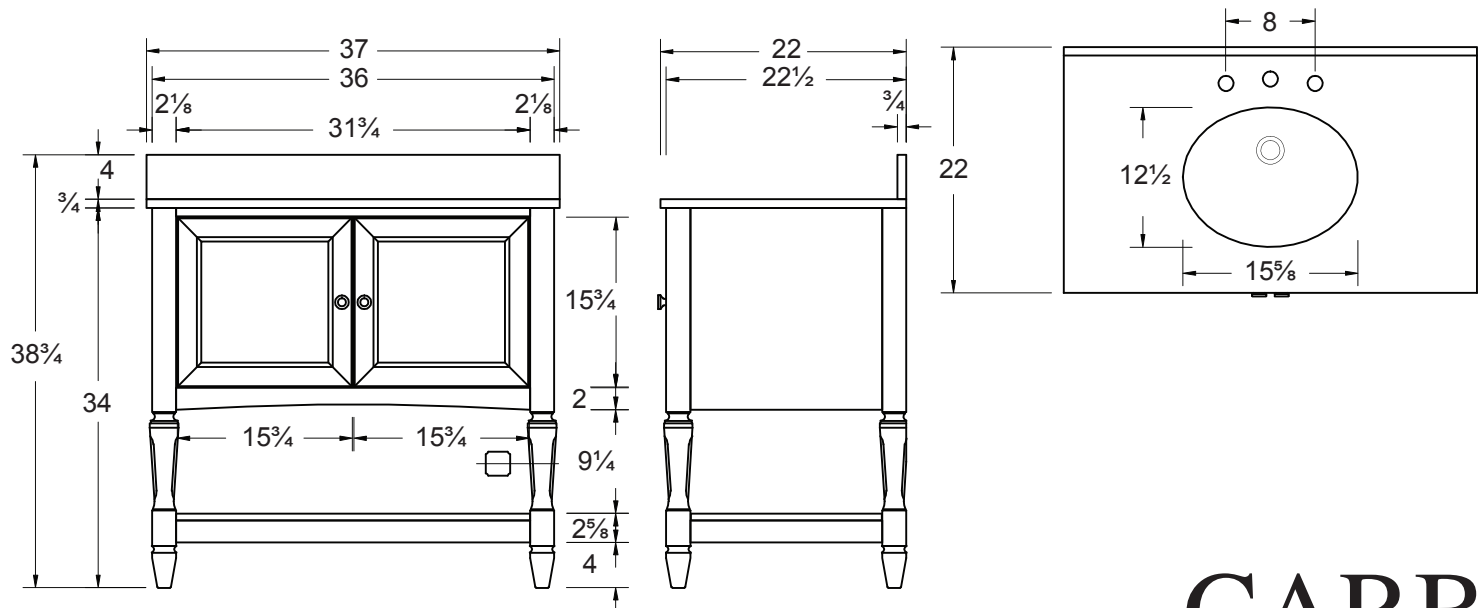

FOREMOST

Fallbrook Vanity & Top

Model Number: **FBBVT3722**

UPC: **721015363743**

Specifications:

- Antique Black finished two door vanity
- White Engineered Stone Top with Quartz appearance
- Oval, white vitreous china sink is pre-attached to vanity top
- Adjustable leg levelers
- Vanity top is pre-drilled for an 8in. faucet spread
- Decorative tapered legs with squared feet
- Framed doors with chrome hardware
- Convenient open storage shelf
- Soft close, concealed door hinges
- Optional 4 in. sidesplash and backsplash included

Overall Dimensions:

37 W x 22 D x 34³/₄ H

Shipping:

GW 216.26 lbs

Construction & Materials:

- Core Materials: MDF, Wood, Engineered Stone, Vitreous China
- Sidepanels: MDF with Hardwood Veneers
- Solid Wood Frame: Yes
- Door Fronts: MDF with Hardwood Veneers

Important: Dimensions of each product are nominal and may vary within the range of tolerances allowed. These measurements are subject to change or cancellation. No responsibility is assumed for use of superseded or voided pages.