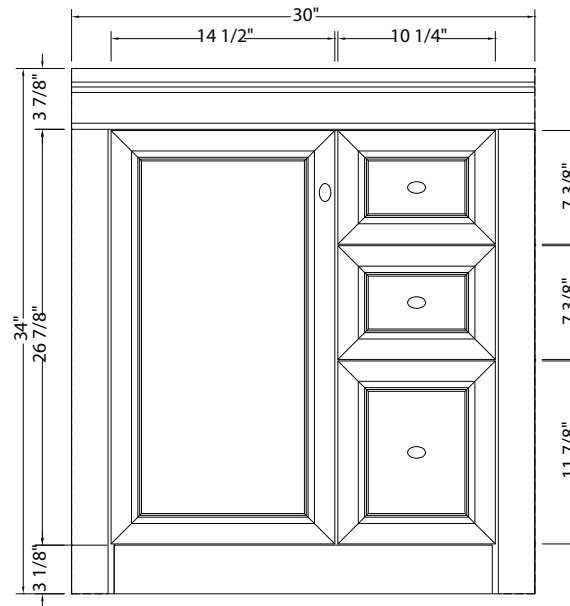

www.foremostgroups.com

30" Vanity with Left Drawers

SHEA3021DL

www.foremostgroups.com

30" Vanity with Right Drawers SHEA3021DR

www.foremostgroups.com

36" Vanity with Left Drawers

SHEA3621DL

www.foremostgroups.com

36" Vanity with Right Drawers SHEA3621DR

FOREMOST®

SHAWNA COLLECTION

www.foremostgroups.com

48" Vanity
SHEA4821D

FOREMOST®

SHAWNA COLLECTION