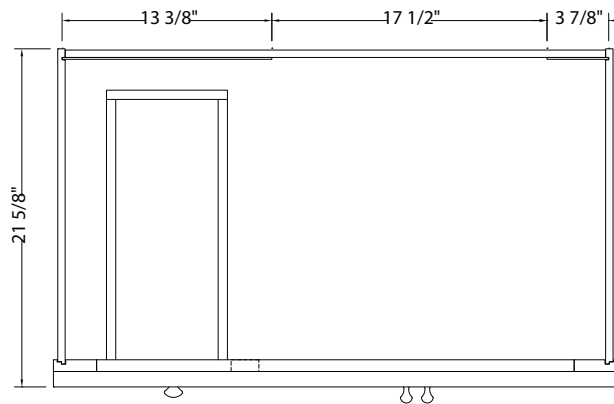

www.foremostgroups.com

30" Vanity with Left Drawers

SHEA3021DL

www.foremostgroups.com

30" Vanity with Right Drawers SHEA3021DR

www.foremostgroups.com

36" Vanity with Left Drawers

SHEA3621DL

www.foremostgroups.com

36" Vanity with Right Drawers SHEA3621DR

FOREMOST®

SHAWNA COLLECTION

www.foremostgroups.com

48" Vanity
SHEA4821D

FOREMOST®

SHAWNA COLLECTION