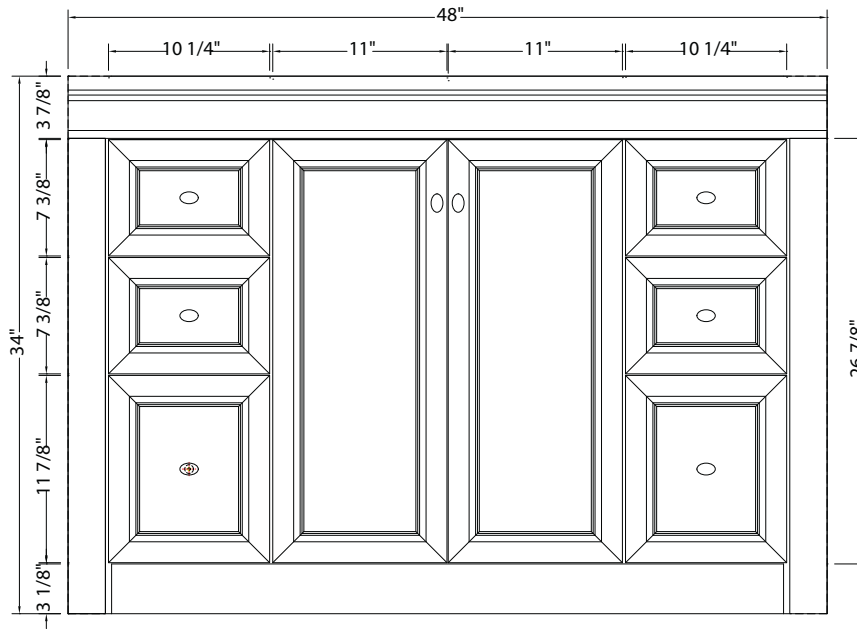

www.foremostgroups.com

30" Vanity with Left Drawers

SHEA3021DL

www.foremostgroups.com

30" Vanity with Right Drawers SHEA3021DR

www.foremostgroups.com

36" Vanity with Left Drawers

SHEA3621DL

www.foremostgroups.com

36" Vanity with Right Drawers SHEA3621DR

FOREMOST®

SHAWNA COLLECTION

www.foremostgroups.com

48" Vanity
SHEA4821D

FOREMOST®

SHAWNA COLLECTION