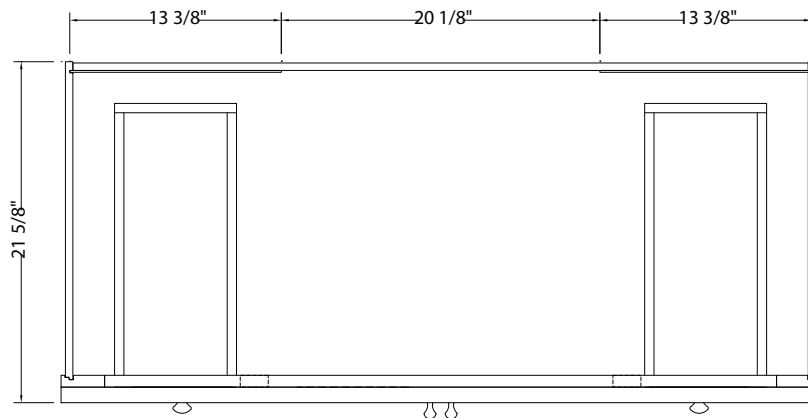

www.foremostgroups.com

30" Vanity with Left Drawers

SHEA3021DL

www.foremostgroups.com

30" Vanity with Right Drawers SHEA3021DR

www.foremostgroups.com

36" Vanity with Left Drawers

SHEA3621DL

www.foremostgroups.com

36" Vanity with Right Drawers SHEA3621DR

FOREMOST®

SHAWNA COLLECTION

www.foremostgroups.com

48" Vanity
SHEA4821D

FOREMOST®

SHAWNA COLLECTION