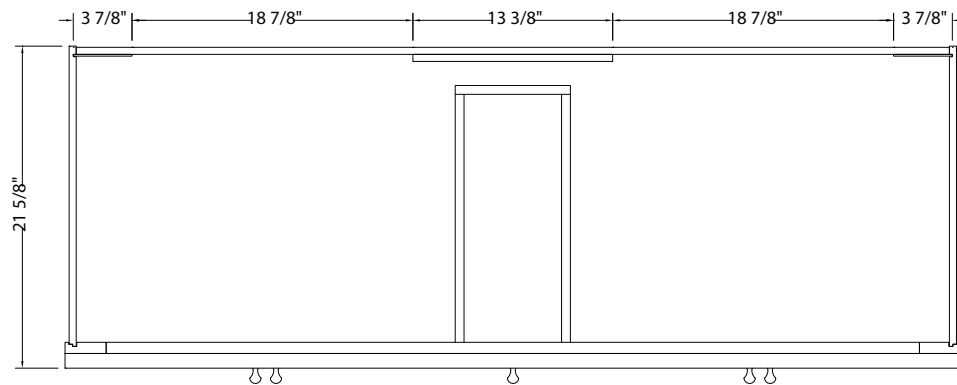

FOREMOST®

SHAWNA COLLECTION

www.foremostgroups.com

60" Vanity
SHEA6021D