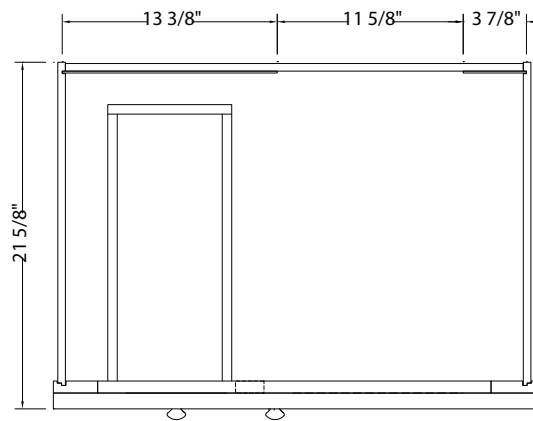

www.foremostgroups.com

30" Vanity with Left Drawers

SHEA3021DL

www.foremostgroups.com

30" Vanity with Right Drawers SHEA3021DR

www.foremostgroups.com

36" Vanity with Left Drawers

SHEA3621DL

www.foremostgroups.com

36" Vanity with Right Drawers SHEA3621DR

FOREMOST®

SHAWNA COLLECTION

www.foremostgroups.com

48" Vanity
SHEA4821D

FOREMOST®

SHAWNA COLLECTION