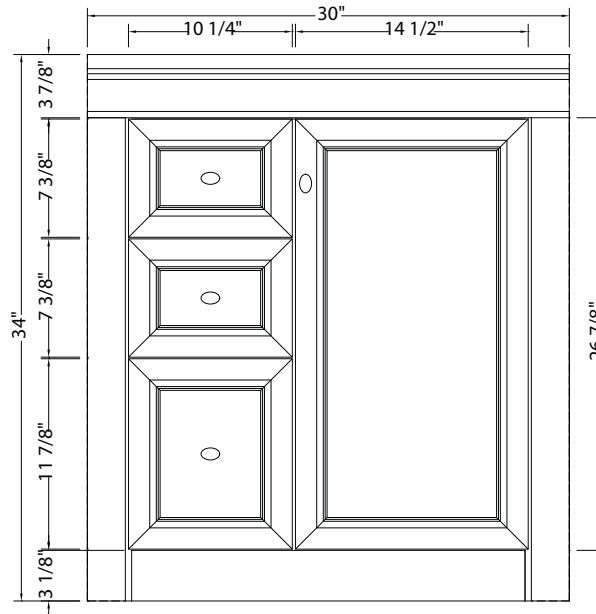

www.foremostgroups.com

30" Vanity with Left Drawers

SHEA3021DL

www.foremostgroups.com

30" Vanity with Right Drawers SHEA3021DR

www.foremostgroups.com

36" Vanity with Left Drawers

SHEA3621DL

www.foremostgroups.com

36" Vanity with Right Drawers SHEA3621DR

FOREMOST®

SHAWNA COLLECTION

www.foremostgroups.com

48" Vanity
SHEA4821D

FOREMOST®

SHAWNA COLLECTION