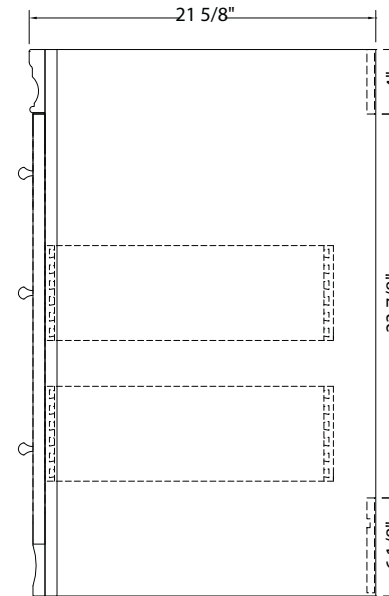

www.foremostgroups.com

30" Vanity with Left Drawers

SHEA3021DL

www.foremostgroups.com

30" Vanity with Right Drawers SHEA3021DR

www.foremostgroups.com

36" Vanity with Left Drawers

SHEA3621DL

www.foremostgroups.com

36" Vanity with Right Drawers SHEA3621DR

FOREMOST®

SHAWNA COLLECTION

www.foremostgroups.com

48" Vanity
SHEA4821D

FOREMOST®

SHAWNA COLLECTION