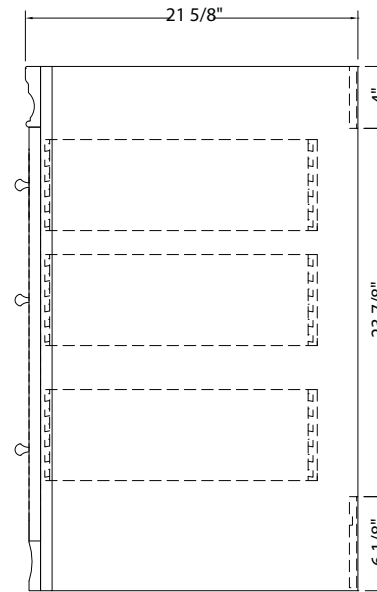

www.foremostgroups.com

30" Vanity with Left Drawers

SHEA3021DL

www.foremostgroups.com

30" Vanity with Right Drawers SHEA3021DR

www.foremostgroups.com

36" Vanity with Left Drawers

SHEA3621DL

www.foremostgroups.com

36" Vanity with Right Drawers SHEA3621DR

FOREMOST®

SHAWNA COLLECTION

www.foremostgroups.com

48" Vanity
SHEA4821D

FOREMOST®

SHAWNA COLLECTION