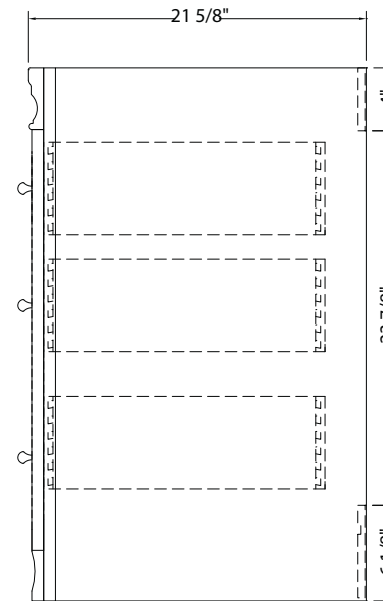

www.foremostgroups.com

30" Vanity with Left Drawers

SHEA3021DL

www.foremostgroups.com

30" Vanity with Right Drawers SHEA3021DR

www.foremostgroups.com

36" Vanity with Left Drawers

SHEA3621DL

www.foremostgroups.com

36" Vanity with Right Drawers SHEA3621DR

FOREMOST®

SHAWNA COLLECTION

www.foremostgroups.com

48" Vanity
SHEA4821D

FOREMOST®

SHAWNA COLLECTION