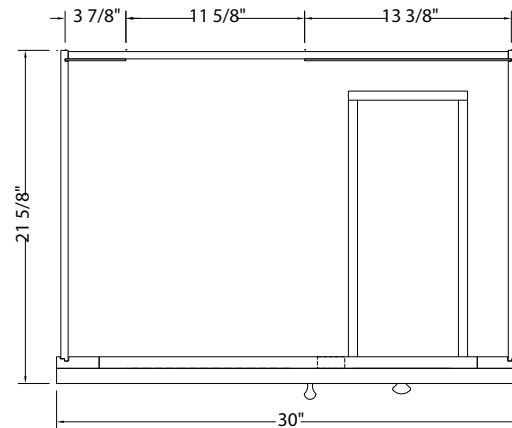

www.foremostgroups.com

30" Vanity with Left Drawers

SHEA3021DL

www.foremostgroups.com

30" Vanity with Right Drawers SHEA3021DR

www.foremostgroups.com

36" Vanity with Left Drawers

SHEA3621DL

www.foremostgroups.com

36" Vanity with Right Drawers SHEA3621DR

FOREMOST®

SHAWNA COLLECTION

www.foremostgroups.com

48" Vanity
SHEA4821D

FOREMOST®

SHAWNA COLLECTION