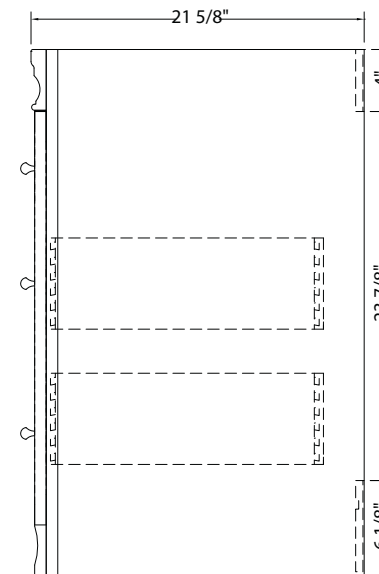

www.foremostgroups.com

30" Vanity with Left Drawers

SHEA3021DL

www.foremostgroups.com

30" Vanity with Right Drawers SHEA3021DR

www.foremostgroups.com

36" Vanity with Left Drawers

SHEA3621DL

www.foremostgroups.com

36" Vanity with Right Drawers SHEA3621DR

FOREMOST®

SHAWNA COLLECTION

www.foremostgroups.com

48" Vanity
SHEA4821D

FOREMOST®

SHAWNA COLLECTION