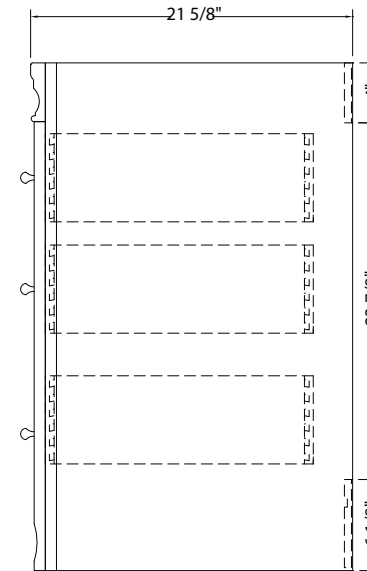

FOREMOST®

SHAWNA COLLECTION

www.foremostgroups.com

60" Vanity
SHEA6021D