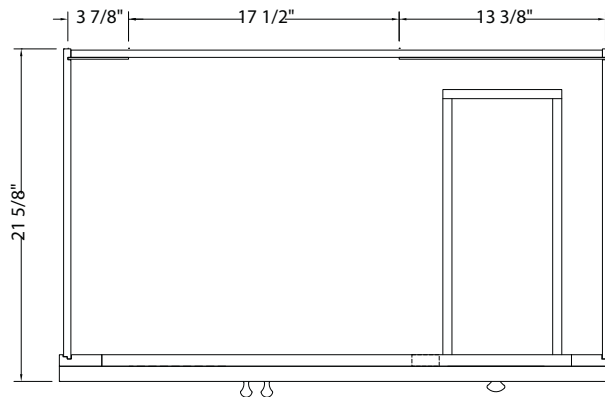

www.foremostgroups.com

30" Vanity with Left Drawers

SHEA3021DL

www.foremostgroups.com

30" Vanity with Right Drawers SHEA3021DR

www.foremostgroups.com

36" Vanity with Left Drawers

SHEA3621DL

www.foremostgroups.com

36" Vanity with Right Drawers SHEA3621DR

FOREMOST®

SHAWNA COLLECTION

www.foremostgroups.com

48" Vanity
SHEA4821D

FOREMOST®

SHAWNA COLLECTION