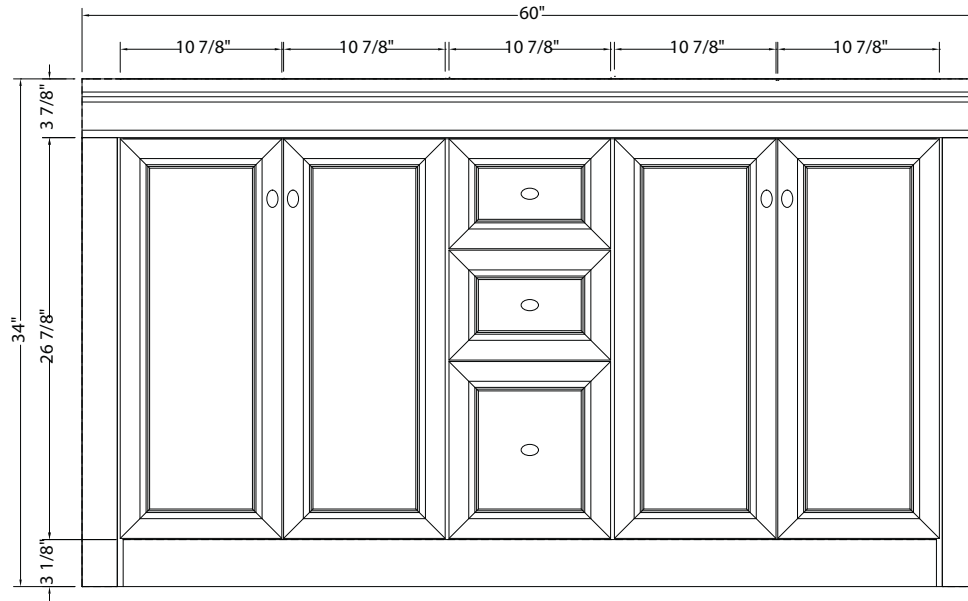

FOREMOST®

SHAWNA COLLECTION

www.foremostgroups.com

60" Vanity
SHEA6021D