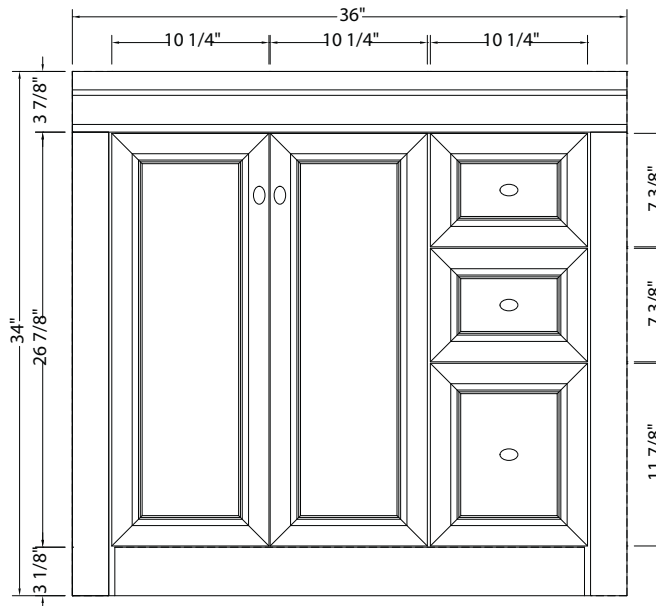

www.foremostgroups.com

30" Vanity with Left Drawers

SHEA3021DL

www.foremostgroups.com

30" Vanity with Right Drawers SHEA3021DR

www.foremostgroups.com

36" Vanity with Left Drawers

SHEA3621DL

www.foremostgroups.com

36" Vanity with Right Drawers SHEA3621DR

FOREMOST®

SHAWNA COLLECTION

www.foremostgroups.com

48" Vanity
SHEA4821D

FOREMOST®

SHAWNA COLLECTION