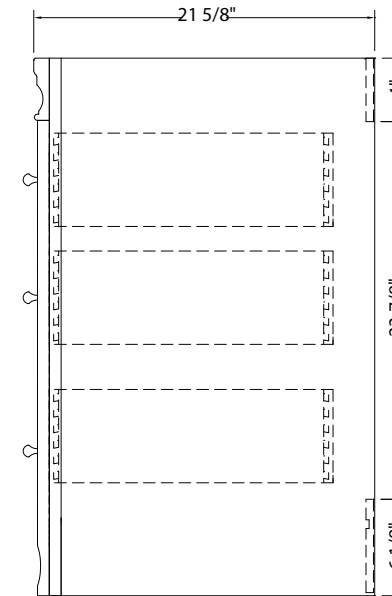

www.foremostgroups.com

30" Vanity with Left Drawers

SHEA3021DL

www.foremostgroups.com

30" Vanity with Right Drawers SHEA3021DR

www.foremostgroups.com

36" Vanity with Left Drawers

SHEA3621DL

www.foremostgroups.com

36" Vanity with Right Drawers SHEA3621DR

FOREMOST®

SHAWNA COLLECTION

www.foremostgroups.com

48" Vanity
SHEA4821D

FOREMOST®

SHAWNA COLLECTION