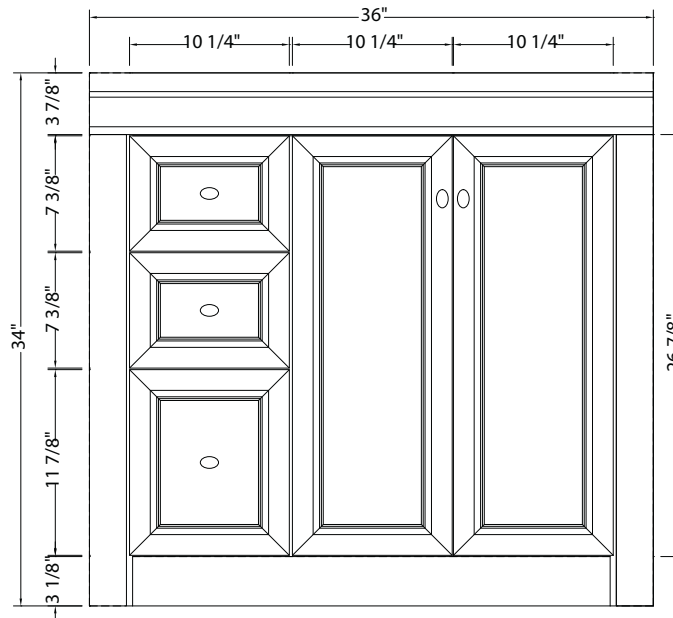

www.foremostgroups.com

30" Vanity with Left Drawers

SHEA3021DL

www.foremostgroups.com

30" Vanity with Right Drawers SHEA3021DR

www.foremostgroups.com

36" Vanity with Left Drawers

SHEA3621DL

www.foremostgroups.com

36" Vanity with Right Drawers SHEA3621DR

FOREMOST®

SHAWNA COLLECTION

www.foremostgroups.com

48" Vanity
SHEA4821D

FOREMOST®

SHAWNA COLLECTION