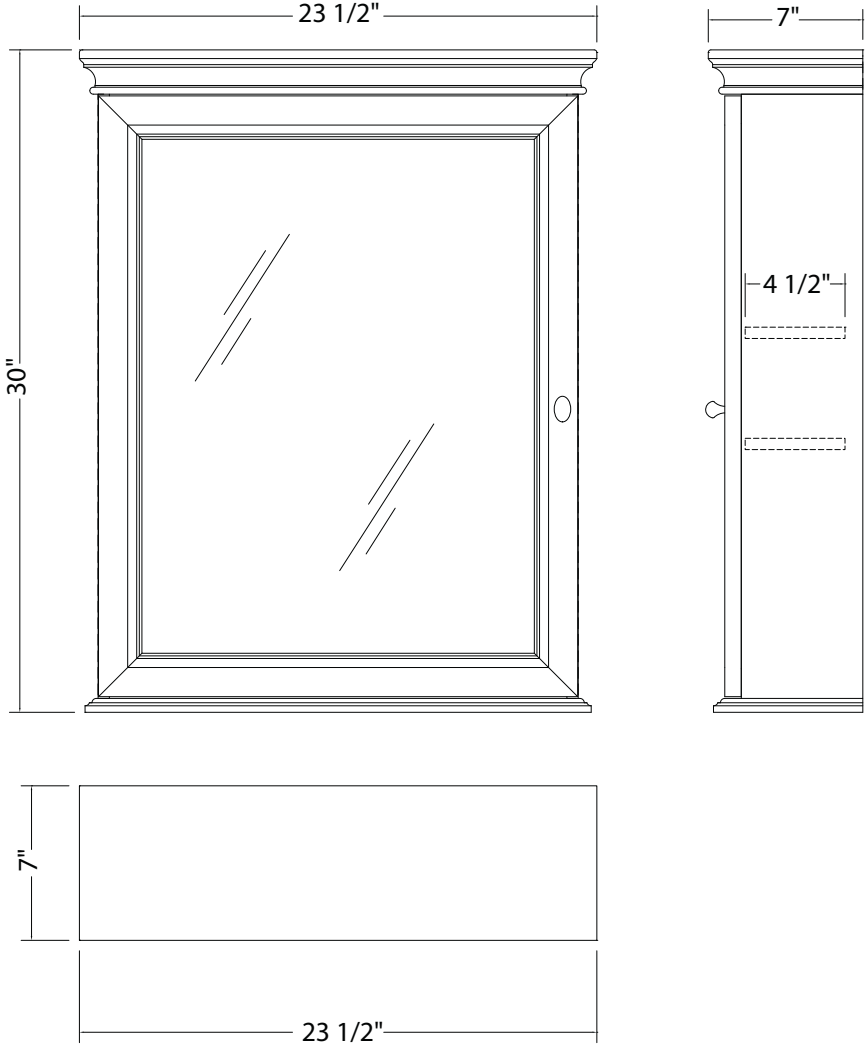

www.foremostgroups.com

Medicine Cabinet
SHEC2330