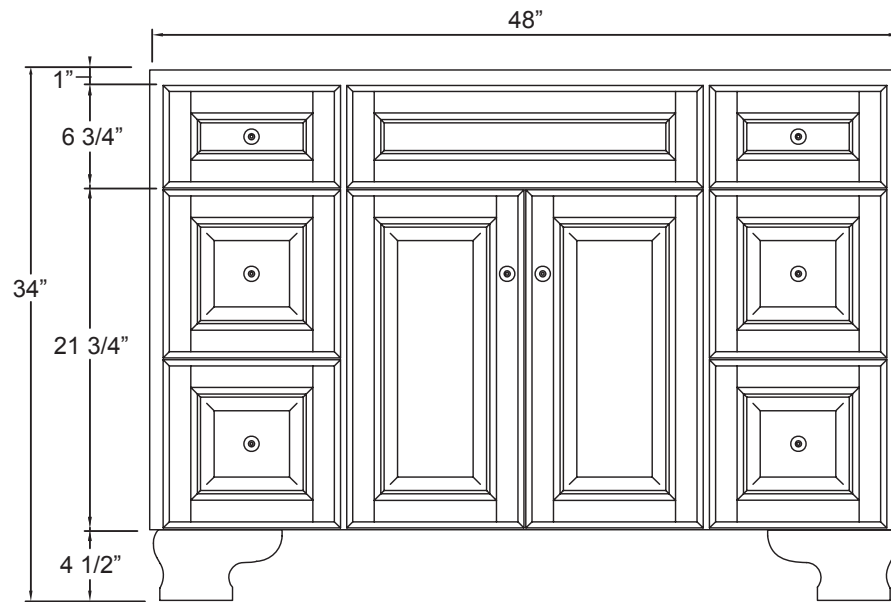

FOREMOST®

HAWTHORNE COLLECTION

www.foremostgroups.com

48" Vanity
HANA-4821D