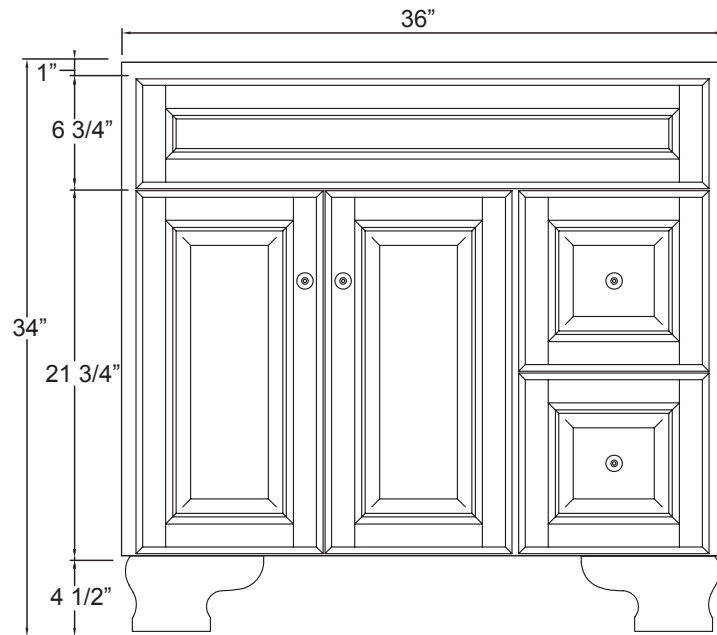

## HAWTHORNE COLLECTION

www.foremostgroups.com

30" Vanity  
HANA-3021D

www.foremostgroups.com

36" Vanity  
HANA-3621D