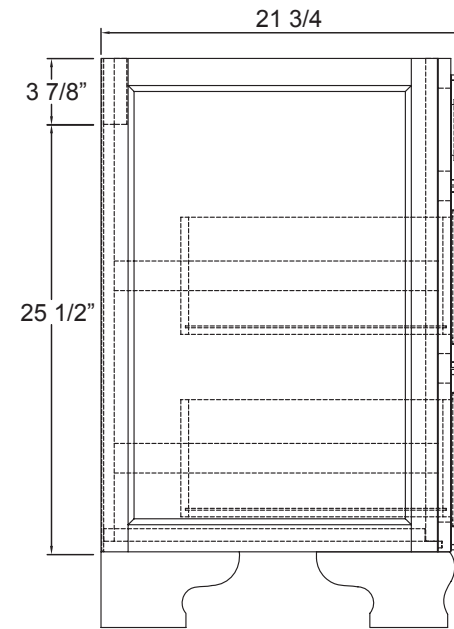

FOREMOST®

HAWTHORNE COLLECTION

www.foremostgroups.com

30" Vanity
HANA-3021D