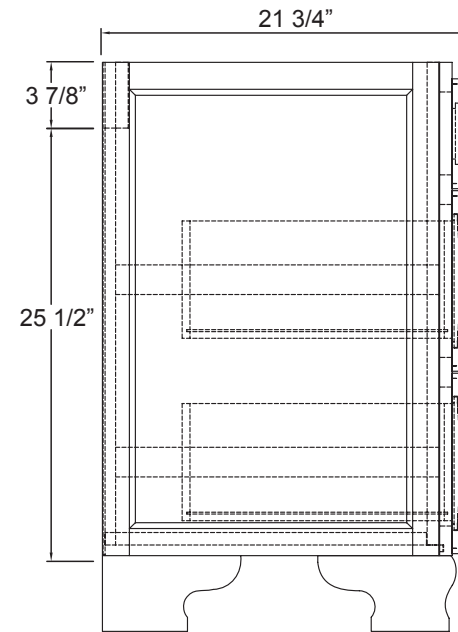

## HAWTHORNE COLLECTION

www.foremostgroups.com

30" Vanity  
HANA-3021D

www.foremostgroups.com

36" Vanity  
HANA-3621D