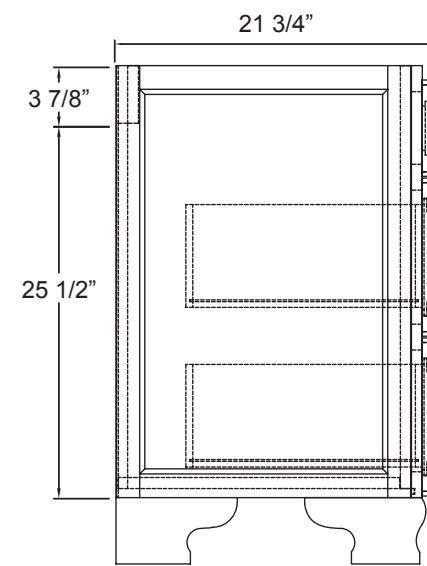

FOREMOST®

HAWTHORNE COLLECTION

www.foremostgroups.com

60" Vanity
HANA-6021D