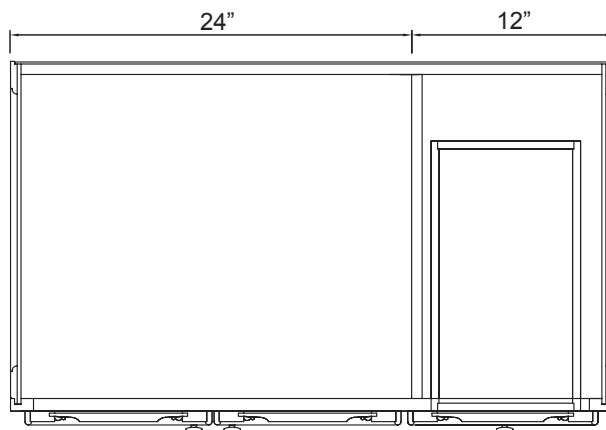

## HAWTHORNE COLLECTION

www.foremostgroups.com

30" Vanity  
HANA-3021D

www.foremostgroups.com

36" Vanity  
HANA-3621D