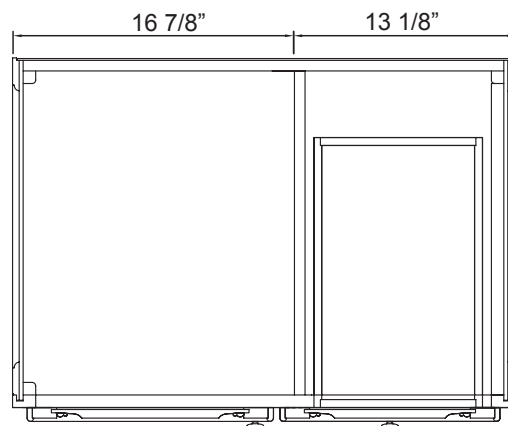

FOREMOST®

HAWTHORNE COLLECTION

www.foremostgroups.com

30" Vanity
HANA-3021D