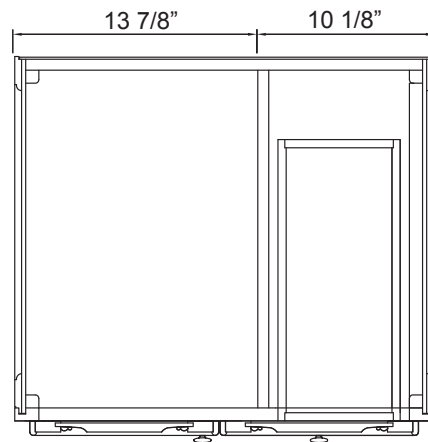

## HAWTHORNE COLLECTION

www.foremostgroups.com

24" Vanity  
HANA-2421D