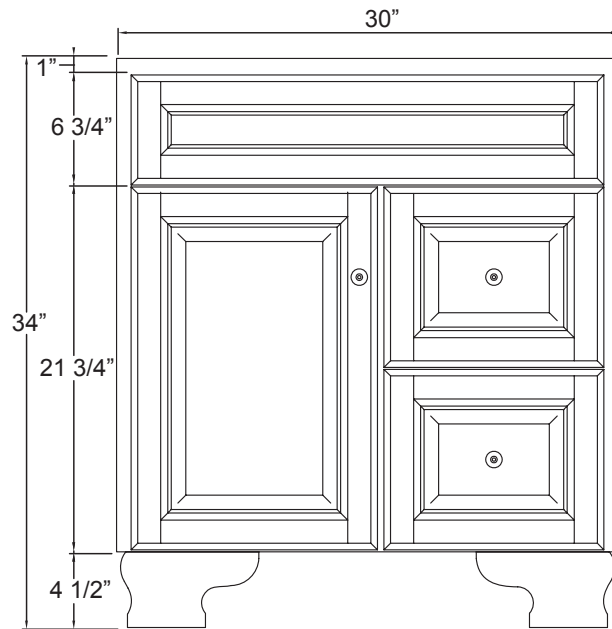

FOREMOST®

HAWTHORNE COLLECTION

www.foremostgroups.com

30" Vanity
HANA-3021D