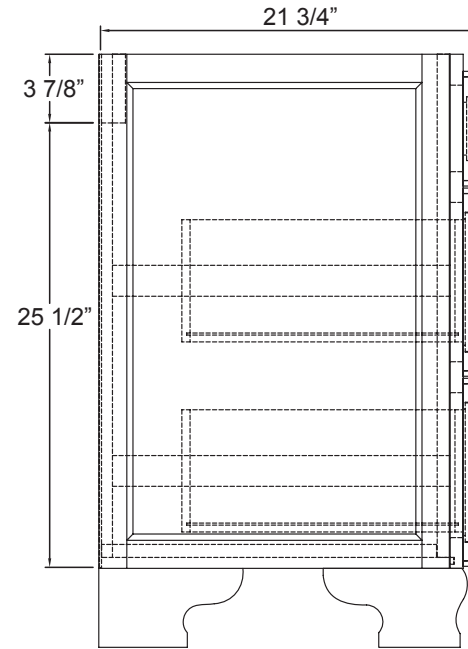

## HAWTHORNE COLLECTION

www.foremostgroups.com

24" Vanity  
HANA-2421D