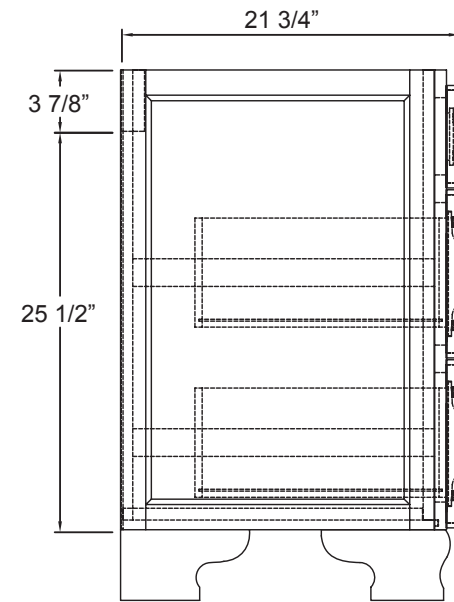

FOREMOST®

HAWTHORNE COLLECTION

www.foremostgroups.com

48" Vanity
HANA-4821D