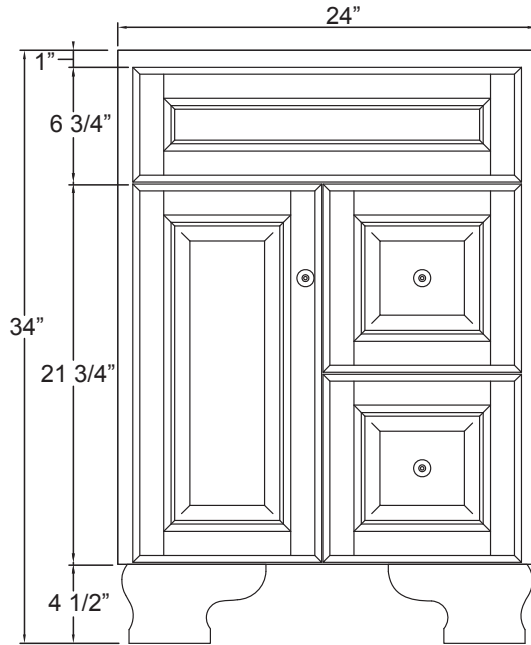

## HAWTHORNE COLLECTION

www.foremostgroups.com

24" Vanity  
HANA-2421D