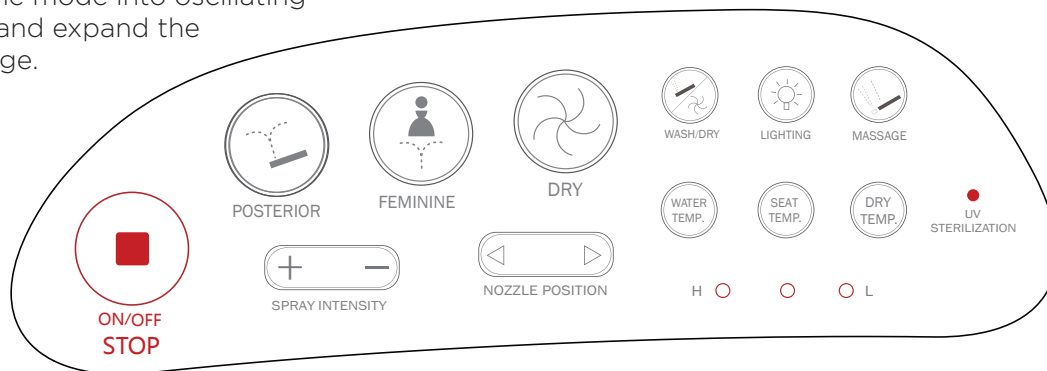

FEMININE

- The water is sprayed from the nozzle to wash the feminine area.
- Pressing the button again will change the mode into oscillating cleaning and expand the spray range.

DRY

- Press to dry the front and rear areas.
- Switch the display of [LOW], [MED], [HIGH], [OFF].
- Stops automatically after 4 minutes.

WASH/DRY

- Press to start the posterior wash for 90 seconds, then dry for 4 minutes.
- If pressed again during 90 seconds, it will skip to drying function.

LIGHTING

- Turn the night light on/off.

MASSAGE

- While washing, press the button to start the cycle of cold and warm water.
- Only available when the "POSTERIOR" or "FEMININE" wash function has started.
- Press again to stop the massage.

SPRAY INTENSITY

- Adjusts water pressure.
- To Activate: Press "+" or "-" to increase or decrease water pressure.

NOZZLE POSITION

- Nozzle position can move back and forth by 5 gears

WATER TEMP.

- Shows the current temperature when pressed once.
- Press again to change the temperature.
- Default temperature is MEDIUM.
- Switch the display to [LOW], [MED], [HIGH], [OFF].

SEAT TEMP.

- Shows the current temperature when pressed once.
- Press again to change the temperature.
- Switch the display to [LOW], [MED], [HIGH], [OFF].
- Default temperature is MEDIUM.

DRY TEMP.

- Shows the current temperature when pressed once.
- Press again to change the temperature.
- Default temperature is MEDIUM.
- Switch the display to [LOW], [MED], [HIGH], [OFF].