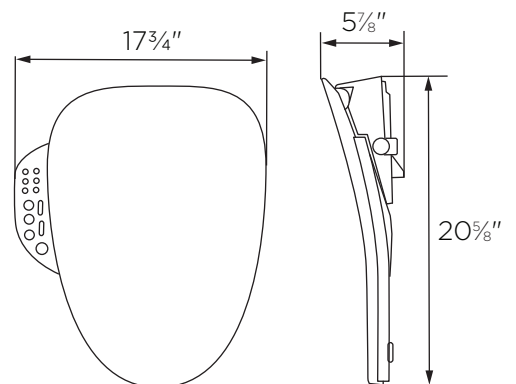

List Price \$499.00

SPECIFICATIONS

Model Number	BTS-1005E-W
Seat Temperature	Adjustable (4 Levels) 104°F (Max.)
Water Temperature	Adjustable (4 Levels) 104°F (Max.)
Warm Air Temperature	Adjustable (4 Levels) 131°F (Max.)
Power Cord Length	3.8 Feet (including plug)
Rated Power Consumption	1140W
Voltage / Frequency	110V / 60Hz
Water Pressure	11.6 psi - 101.5 psi
Dimensions	17¾"W x 20⅝"L x 5⅞"H