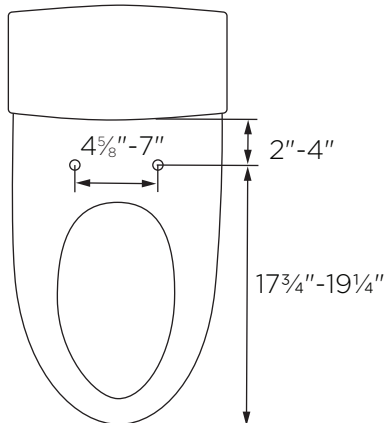

List Price \$499.00

SPECIFICATIONS

Model Number	BTS-1005E-W
Seat Temperature	Adjustable (4 Levels) 104°F (Max.)
Water Temperature	Adjustable (4 Levels) 104°F (Max.)
Warm Air Temperature	Adjustable (4 Levels) 131°F (Max.)
Power Cord Length	3.8 Feet (including plug)
Rated Power Consumption	1140W
Voltage / Frequency	110V / 60Hz
Water Pressure	11.6 psi - 101.5 psi
Dimensions	17¾"W x 20⅝"L x 5⅞"H

FOREMOST® INTELLIGENT BIDET SEAT

foremostbath.com
foremostcanada.com

PARTS

SIDE VIEWS

FIT GUIDELINES

GROUNDING METHODS

GFCI Plug

Grounded pin

Grounded outlet

Grounded outlet box

FOREMOST® INTELLIGENT BIDET SEAT

foremostbath.com
foremostcanada.com

OPERATION & FUNCTIONS

The Smart toilet seat automatically turns on when it senses body weight being applied to the seat ring. The wash functions and warm air function will not work unless the body sensor on the seat ring detects body weight.