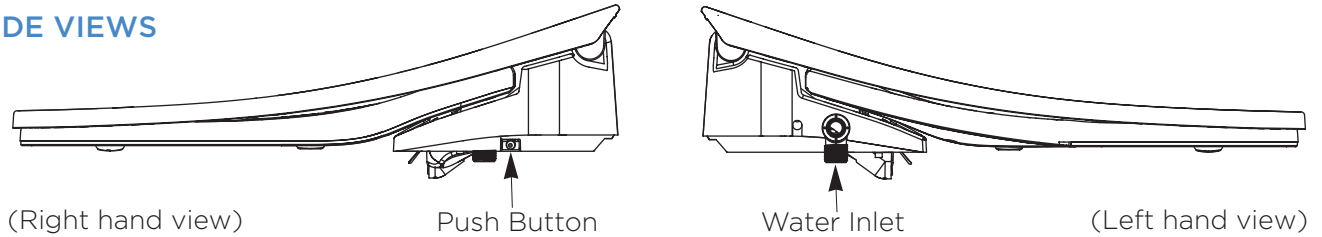

FOREMOST® INTELLIGENT BIDET SEAT

foremostbath.com
foremostcanada.com

PARTS

SIDE VIEWS

FIT GUIDELINES

GROUNDING METHODS

GFCI Plug

Grounded pin

Grounded outlet

Grounded outlet box