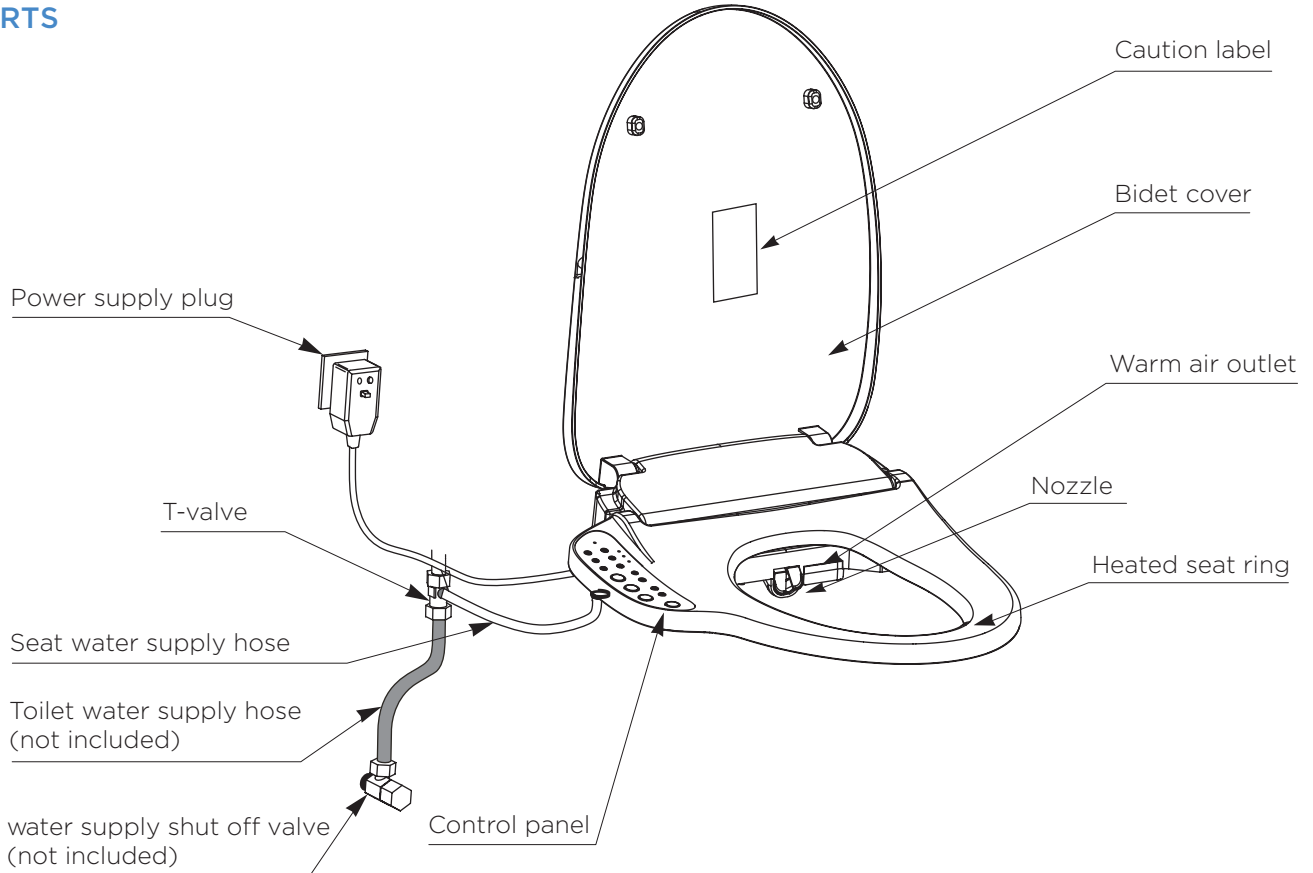

List Price \$499.00

SPECIFICATIONS

Model Number	BTS-1005E-W
Seat Temperature	Adjustable (4 Levels) 104°F (Max.)
Water Temperature	Adjustable (4 Levels) 104°F (Max.)
Warm Air Temperature	Adjustable (4 Levels) 131°F (Max.)
Power Cord Length	3.8 Feet (including plug)
Rated Power Consumption	1140W
Voltage / Frequency	110V / 60Hz
Water Pressure	11.6 psi - 101.5 psi
Dimensions	17¾"W x 20⅝"L x 5⅞"H

FOREMOST® INTELLIGENT BIDET SEAT

foremostbath.com
foremostcanada.com

PARTS

SIDE VIEWS

FIT GUIDELINES

GROUNDING METHODS

GFCI Plug

Grounded pin

Grounded outlet

Grounded outlet box

FOREMOST® INTELLIGENT BIDET SEAT

foremostbath.com
foremostcanada.com

OPERATION & FUNCTIONS

The Smart toilet seat automatically turns on when it senses body weight being applied to the seat ring. The wash functions and warm air function will not work unless the body sensor on the seat ring detects body weight.

FEMININE

- The water is sprayed from the nozzle to wash the feminine area.
- Pressing the button again will change the mode into oscillating cleaning and expand the spray range.

DRY

- Press to dry the front and rear areas.
- Switch the display of [LOW], [MED], [HIGH], [OFF].
- Stops automatically after 4 minutes.