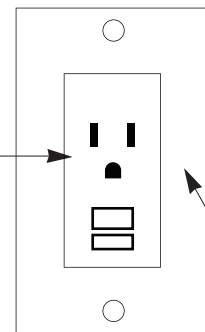

FOREMOST® INTELLIGENT BIDET SEAT

foremostbath.com
foremostcanada.com

PARTS

SIDE VIEWS

FIT GUIDELINES

GROUNDING METHODS

GFCI Plug

Grounded pin

Grounded outlet

Grounded outlet box

FOREMOST® INTELLIGENT BIDET SEAT

foremostbath.com
foremostcanada.com

OPERATION & FUNCTIONS

The Smart toilet seat automatically turns on when it senses body weight being applied to the seat ring. The wash functions and warm air function will not work unless the body sensor on the seat ring detects body weight.