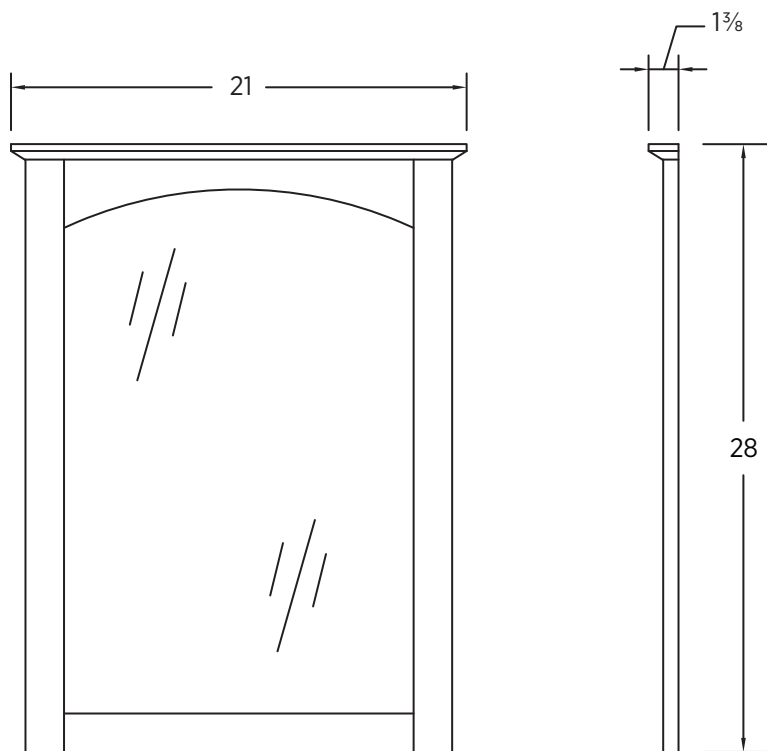

FOREMOST

Columbia 21 inch Mirror

Model Number: **COEM2128**

UPC: **721015350118**

Specifications:

- Espresso finish
- Pre-attached mounting hooks

Overall Dimensions:

21 W x 1 $\frac{3}{8}$ D x 28 H

Shipping:

GW 13 lbs

Construction & Materials:

- Core Materials: Engineered Wood, Wood

Download Collection Images

[High-Res](#)

[Low-Res](#)

Resources

[Register Your Warranty](#)

[Installation Manual](#)

Important: Dimensions of each product are nominal and may vary within the range of tolerances allowed. These measurements are subject to change or cancellation. No responsibility is assumed for use of superseded or voided pages.