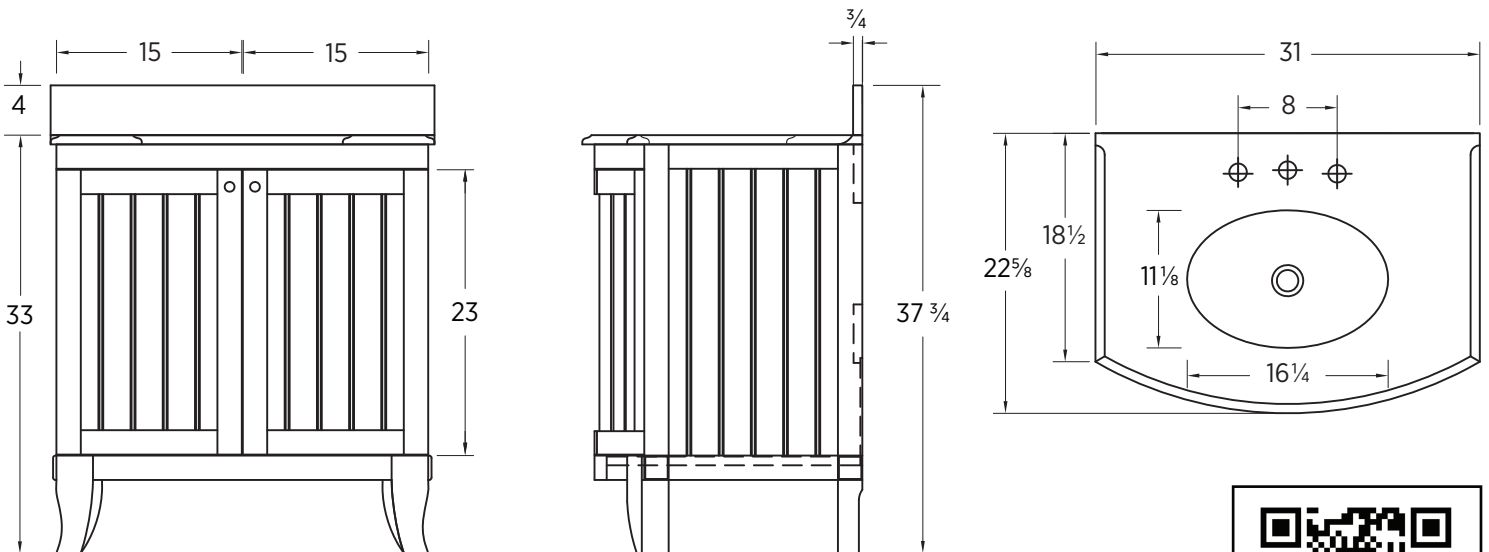

### Overall Dimensions:

31 W x 22 <sup>5</sup>/<sub>8</sub> D x 37 <sup>3</sup>/<sub>4</sub> H

### **Resources**

[Register Your Warranty](#)

[Installation Manual](#)

*Important: Dimensions of each product are nominal and may vary within the range of tolerances allowed. These measurements are subject to change or cancellation. No responsibility is assumed for use of superseded or voided pages.*