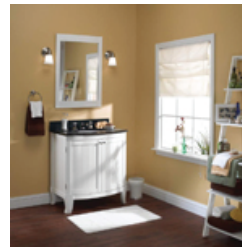

FOREMOST

Bellani White Vanity

Model Number: **BLWVT-3021**

UPC: **721015359227**

Specifications:

- Premium white finish
- Paired with a midnight pearl black granite top
- Vanity top is pre-drilled for an 8" faucet
- Pre-attached white, oval vitreous china undermount sink
- Rounded front design
- Chrome hardware
- Transitional / Contemporary style
- Faucet and accessories not included
- 4" high backsplash included

Overall Dimensions:

31 W x 22 ⁵/₈ D x 37 ³/₄ H

Shipping:

GW 180 lbs

Construction & Materials:

- Core Materials: Engineered Wood, Wood, Granite
- Side Panels: Solid Wood and Furniture Board
- Door Fronts: Solid Wood and Furniture Board

Download Collection Images

[High-Res](#)

[Low-Res](#)

Resources

[Register Your Warranty](#)

[Installation Manual](#)