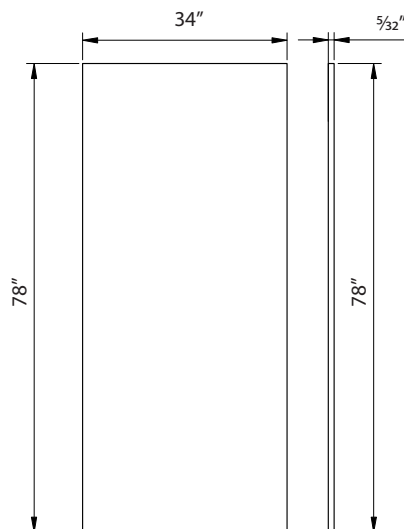

### 48" x 34" x 78"

Model #: GFS483478-SH

Includes walls, side panel, tape, optional beveled outer edge and trim edge

Easily cut to fit shower or bathtub configuration

Can be installed over waterproof backer board or existing tile

Back Panel Dimensions