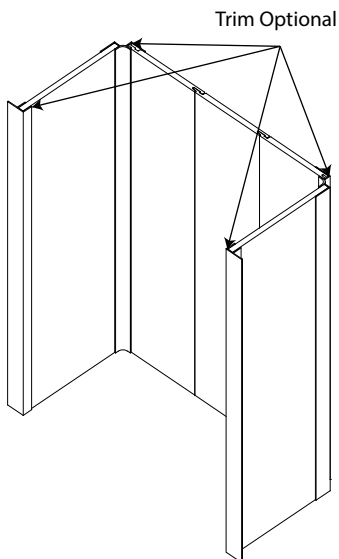

5-PANEL SHOWER WALL KIT

SHALE

48" x 34" x 78"

Model #: GFS483478-SH

Includes walls, side panel, tape, optional beveled outer edge and trim edge

Easily cut to fit shower or bathtub configuration

Can be installed over waterproof backer board or existing tile

Grout-Free Solution

Constructed of SPC Rigid Core board

Waterproof, fire proof, and high resistance to impact and chemicals

Backed by a 10-Year Residential and 2-Year Commercial Warranty

Trim Optional