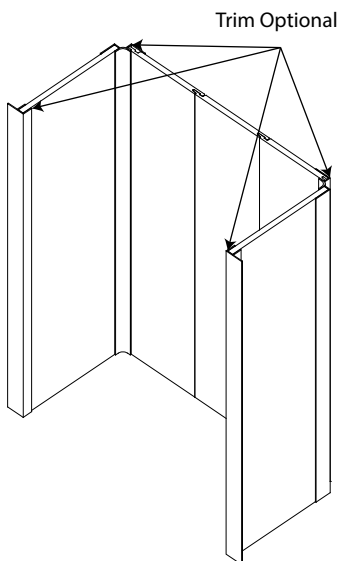

5-PANEL SHOWER WALL KIT QUARRY

48" x 34" x 78"

Model #: GFS483478-QU

Includes walls, side panel, tape, optional beveled outer edge and trim edge

Easily cut to fit shower or bathtub configuration

Can be installed over waterproof backer board or existing tile

Grout-Free Solution

Constructed of SPC Rigid Core board

Waterproof, fire proof, and high resistance to impact and chemicals

Backed by a 10-Year Residential and 2-Year Commercial Warranty

Trim Optional