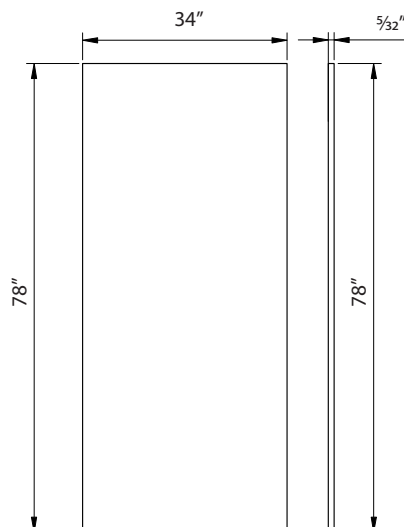

5-PANEL SHOWER WALL KIT QUARRY

48" x 34" x 78"

Model #: GFS483478-QU

Includes walls, side panel, tape, optional beveled outer edge and trim edge

Easily cut to fit shower or bathtub configuration

Can be installed over waterproof backer board or existing tile

Back Panel Dimensions