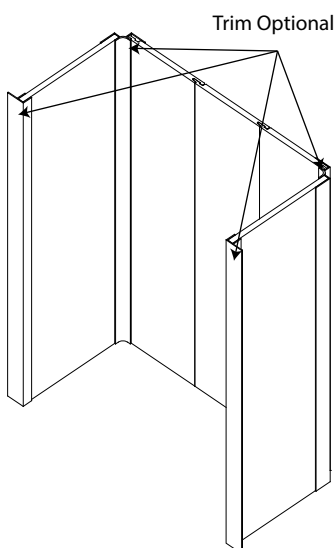

5-PANEL SHOWER WALL KIT DRIFTWOOD 48" x 34" x 78"

Model #: GFS483478-DR

Includes walls, side panel, tape, optional beveled outer edge and trim edge

Easily cut to fit shower or bathtub configuration

Can be installed over waterproof backer board or existing tile

Grout-Free Solution

Constructed of SPC Rigid Core board

Waterproof, fire proof, and high resistance to impact and chemicals

Backed by a 10-Year Residential and 2-Year Commercial Warranty