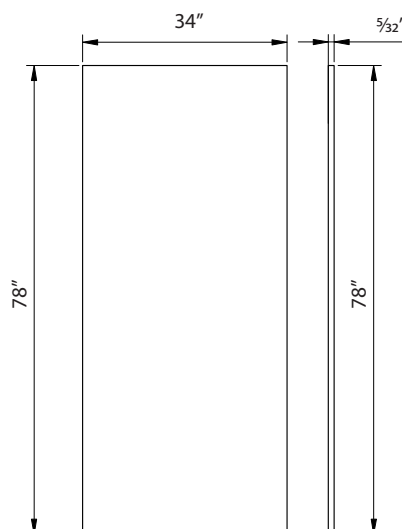

# 5-PANEL SHOWER WALL KIT DRIFTWOOD 48" x 34" x 78"

Model #: GFS483478-DR

Includes walls, side panel, tape, optional beveled outer edge and trim edge

Easily cut to fit shower or bathtub configuration

Can be installed over waterproof backer board or existing tile

Back Panel Dimensions